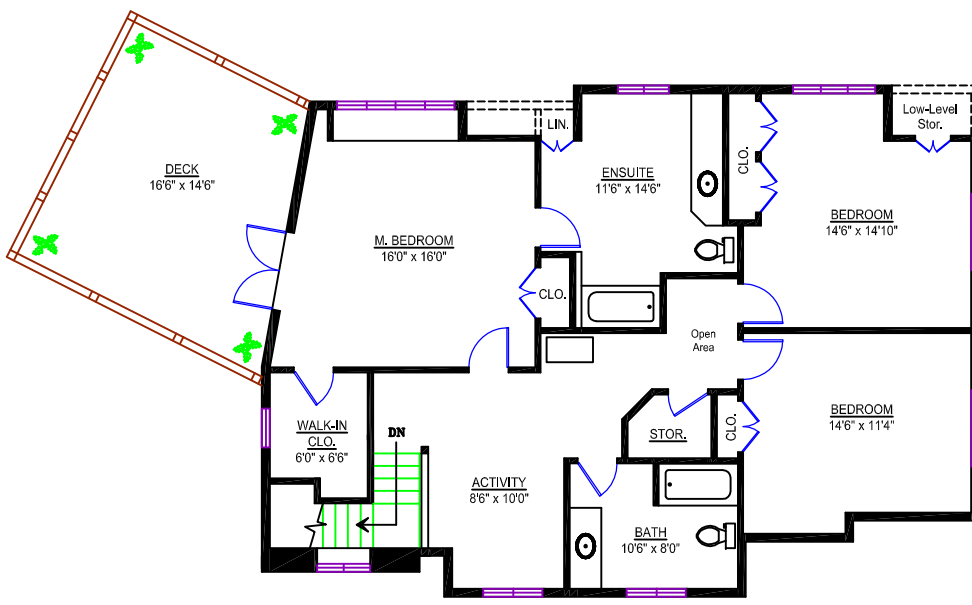

MAIN FLOOR LEVEL
FLOOR AREA: 1543 sq.ft.

LISTING
ADDRESS HERE

YOUR LOGO

Main Floor: 1543 sq. ft.
Upper Floor: 1293 sq. ft.
Lower Floor: 1121 sq. ft.
Total: 3957 sq. ft.

Your Name

Office Address

Phone Numbers

E-Mail Address

Website Address

Deck: 265 sq. ft.
Patio: 150 sq. ft.
Workshop: 367 sq. ft.
(detached - not shown)
Crawl Space / Storage: 395 sq. ft.
(Unfinished)

UPPER FLOOR LEVEL
FLOOR AREA: 1293 sq.ft.

LOWER FLOOR LEVEL
FLOOR AREA: 1121 sq.ft.