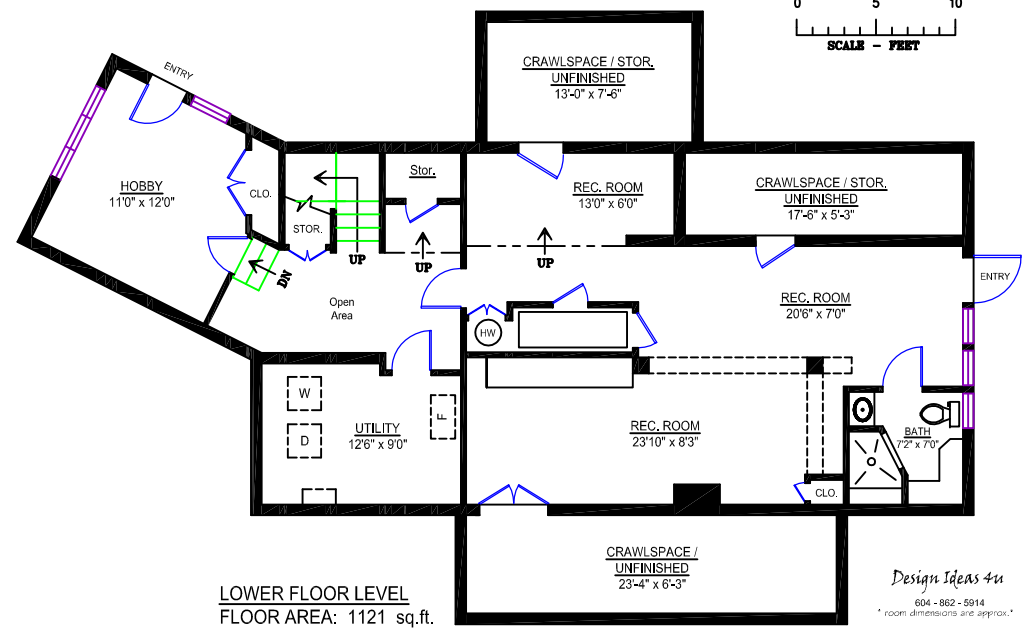

MAIN FLOOR LEVEL
FLOOR AREA: 1543 sq.ft.

LISTING
ADDRESS HERE

YOUR LOGO

Main Floor: 1543 sq. ft.
Upper Floor: 1293 sq. ft.
Lower Floor: 1121 sq. ft.
Total: 3957 sq. ft.

Your Name

Office Address

Phone Numbers

E-Mail Address

Website Address

Deck: 265 sq. ft.
Patio: 150 sq. ft.
Workshop: 367 sq. ft.
(detached - not shown)
Crawl Space / Storage: 395 sq. ft.
(Unfinished)

UPPER FLOOR LEVEL
FLOOR AREA: 1293 sq.ft.

LOWER FLOOR LEVEL
FLOOR AREA: 1121 sq.ft.